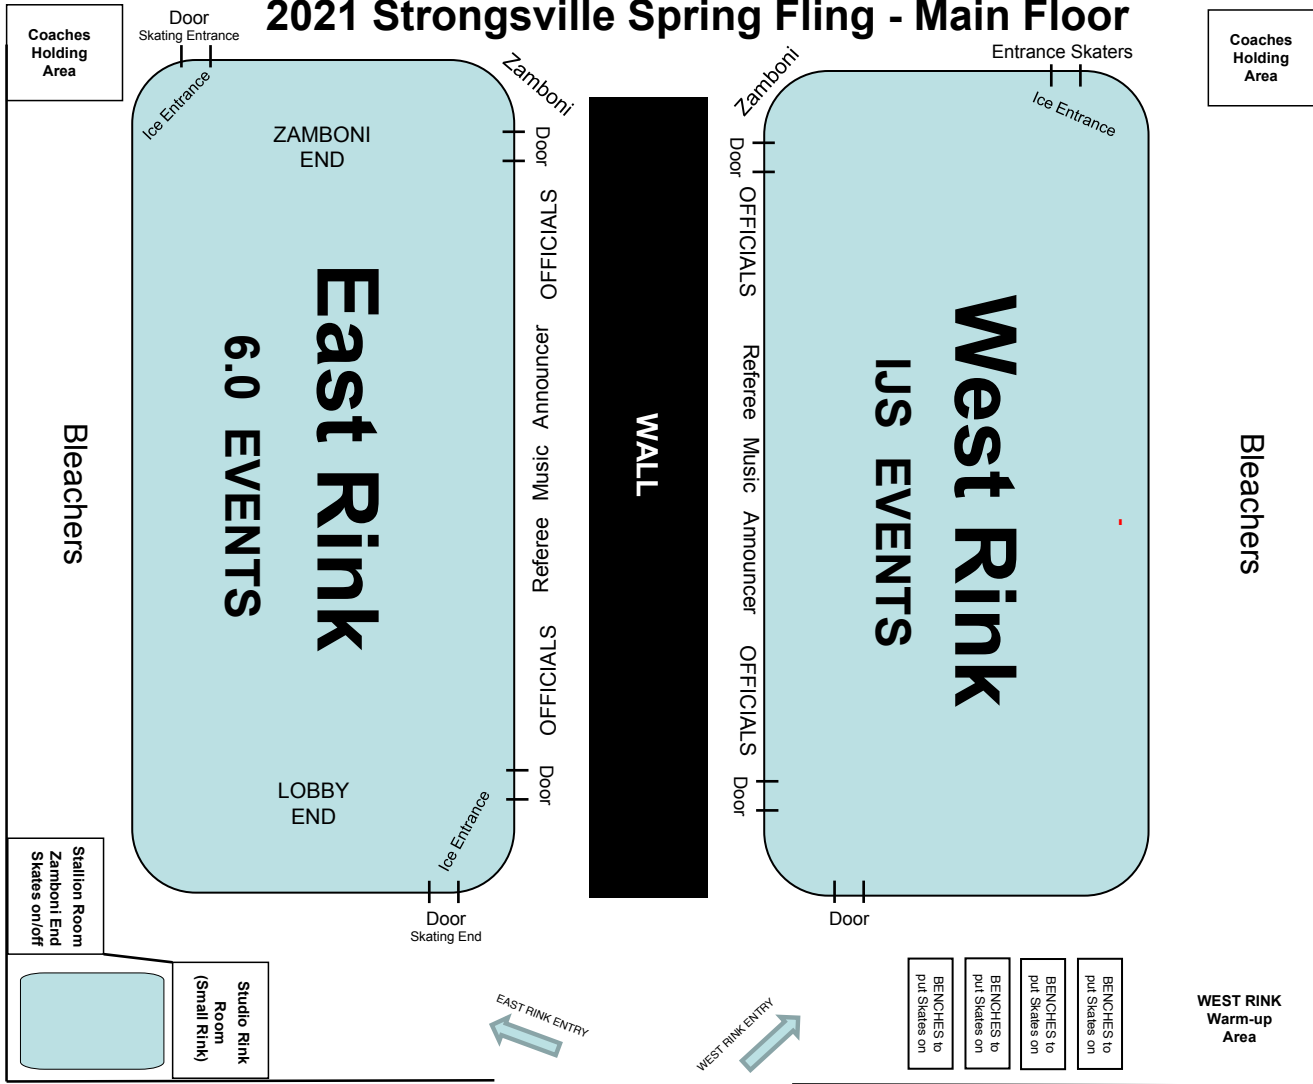

2021 Strongsville Spring Fling - Main Floor

OFFICIALS & ACCOUNTING ROOM WILL ONLY HAVE ACCESS TO 2ND FLOOR

OFFICIALS
Restroom
UPSTAIRS

AWARDS OUTSIDE

Ice Rink Entry

LOBBY

EAST RINK Warm-up Area

Emergency Exit

Warm-Up Outside Unless Rainy

**CHECK-IN
MAIN REGISTRATION DESK**

CAFE

Restrooms
Skaters
Chaperones
Volunteers